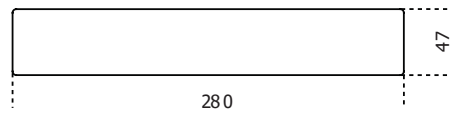

Gallotti&Radice

5th Avenue Crédence

2020

Wooden unit covered by “supermirror” stainless steel in the black chrome finish with black stained open pore solid wood strips. Base in black open pore stained ash and internal part covered by “supermirror” stainless steel in the black chrome finish. Top with bevel in 12mm bright black painted smoked “grigio Italia” glass with satin brass detail. 6mm mirrored glass inside back. Standard configuration with version A compartments (n. 2 compartments for the size cm 190 and n. 3 compartments for the size cm 280). Compartments B and C available with extra charge. Double-sided version possible with front or rear doors opening, to be specified when ordering.

Cm (L x W x H)	Inches (L x W x H)
190 x 47 x 74	75 x 18 ³ / ₄ x 29 ¹ / ₄
280 x 47 x 74	110 ¹ / ₄ x 18 ³ / ₄ x 29 ¹ / ₄

Finishings

Glass

Bright black

Extralight

Mirror

Metal

Black chrome
"supermirror"