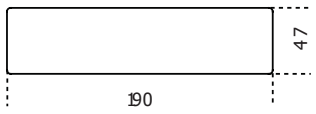

Gallotti&Radice

5th Avenue Crédence

2020

Wooden unit covered by “supermirror” stainless steel in the black chrome finish with black stained open pore solid wood strips. Base in black open pore stained ash and internal part covered by “supermirror” stainless steel in the black chrome finish. Top with bevel in 12mm bright black painted smoked “grigio Italia” glass with satin brass detail. 6mm mirrored glass inside back. Standard configuration with version A compartments (n. 2 compartments for the size cm 190 and n. 3 compartments for the size cm 280). Compartments B and C available with extra charge. Double-sided version possible with front or rear doors opening, to be specified when ordering.

Cm (L x W x H)	Inches (L x W x H)
190 x 47 x 74	75 x 18 ³ / ₄ x 29 ¹ / ₄
280 x 47 x 74	110 ¹ / ₄ x 18 ³ / ₄ x 29 ¹ / ₄

Finishings

Glass

Bright black

Extralight

Mirror

Metal

Black chrome
"supermirror"