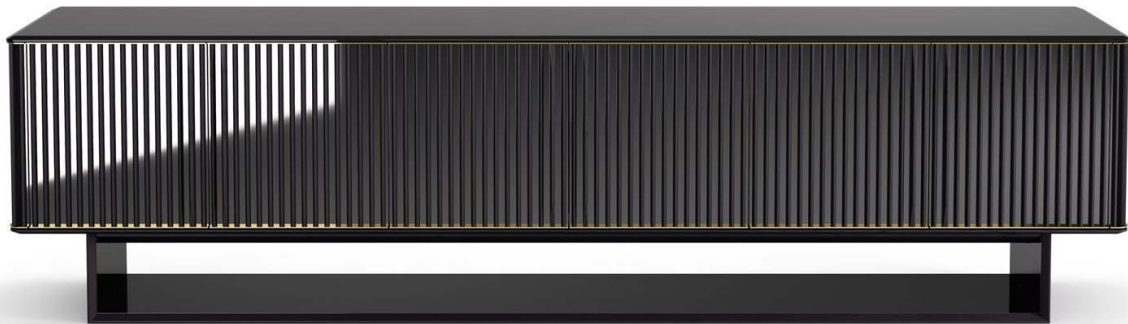

Gallotti&Radice

5th Avenue Crédence

2020

Wooden unit covered by “supermirror” stainless steel in the black chrome finish with black stained open pore solid wood strips. Base in black open pore stained ash and internal part covered by “supermirror” stainless steel in the black chrome finish. Top with bevel in 12mm bright black painted smoked “grigio Italia” glass with satin brass detail. 6mm mirrored glass inside back. Standard configuration with version A compartments (n. 2 compartments for the size cm 190 and n. 3 compartments for the size cm 280). Compartments B and C available with extra charge. Double-sided version possible with front or rear doors opening, to be specified when ordering.

Cm (L x W x H)	Inches (L x W x H)
190 x 47 x 74	75 x 18 ³ / ₄ x 29 ¹ / ₄
280 x 47 x 74	110 ¹ / ₄ x 18 ³ / ₄ x 29 ¹ / ₄

Finishings

Glass

Bright black

Extralight

Mirror

Metal

Black chrome
"supermirror"

Satin brass

Wood

Black stained
open pore ash