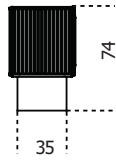

Gallotti&Radice

5th Avenue Crédence

2020

Wooden unit covered by “supermirror” stainless steel in the black chrome finish with black stained open pore solid wood strips. Base in black open pore stained ash and internal part covered by “supermirror” stainless steel in the black chrome finish. Top with bevel in 12mm bright black painted smoked “grigio Italia” glass with satin brass detail. 6mm mirrored glass inside back. Standard configuration with version A compartments (n. 2 compartments for the size cm 190 and n. 3 compartments for the size cm 280). Compartments B and C available with extra charge. Double-sided version possible with front or rear doors opening, to be specified when ordering.

Cm (L x W x H)	Inches (L x W x H)
190 x 47 x 74	75 x 18 ³ / ₄ x 29 ¹ / ₄
280 x 47 x 74	110 ¹ / ₄ x 18 ³ / ₄ x 29 ¹ / ₄

Finishings

Glass

Bright black

Extralight

Mirror

Metal

Black chrome
"supermirror"