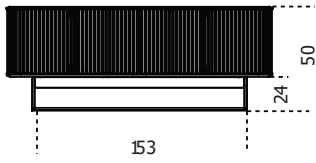

Gallotti&Radice

5th Avenue Crédence

2020

Wooden unit covered by “supermirror” stainless steel in the black chrome finish with black stained open pore solid wood strips. Base in black open pore stained ash and internal part covered by “supermirror” stainless steel in the black chrome finish. Top with bevel in 12mm bright black painted smoked “grigio Italia” glass with satin brass detail. 6mm mirrored glass inside back. Standard configuration with version A compartments (n. 2 compartments for the size cm 190 and n. 3 compartments for the size cm 280). Compartments B and C available with extra charge. Double-sided version possible with front or rear doors opening, to be specified when ordering.

Cm (L x W x H)	Inches (L x W x H)
190 x 47 x 74	75 x 18 ³ / ₄ x 29 ¹ / ₄
280 x 47 x 74	110 ¹ / ₄ x 18 ³ / ₄ x 29 ¹ / ₄

Finishings

Glass

Bright black

Extralight

Mirror

Metal

Black chrome
"supermirror"