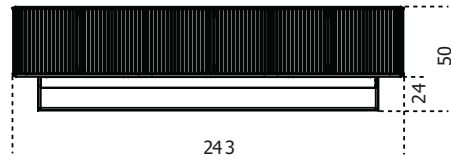

Gallotti&Radice

5th Avenue Crédence

2020

Wooden unit covered by “supermirror” stainless steel in the black chrome finish with black stained open pore solid wood strips. Base in black open pore stained ash and internal part covered by “supermirror” stainless steel in the black chrome finish. Top with bevel in 12mm bright black painted smoked “grigio Italia” glass with satin brass detail. 6mm mirrored glass inside back. Standard configuration with version A compartments (n. 2 compartments for the size cm 190 and n. 3 compartments for the size cm 280). Compartments B and C available with extra charge. Double-sided version possible with front or rear doors opening, to be specified when ordering.

Cm (L x W x H)	Inches (L x W x H)
190 x 47 x 74	75 x 18 ³ / ₄ x 29 ¹ / ₄
280 x 47 x 74	110 ¹ / ₄ x 18 ³ / ₄ x 29 ¹ / ₄

Finishings

Glass

Bright black

Extralight

Mirror

Metal

Black chrome
"supermirror"