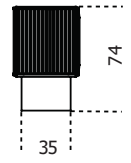

Gallotti&Radice

5th Avenue Crédence

2020

Wooden unit covered by “supermirror” stainless steel in the black chrome finish with black stained open pore solid wood strips. Base in black open pore stained ash and internal part covered by “supermirror” stainless steel in the black chrome finish. Top with bevel in 12mm bright black painted smoked “grigio Italia” glass with satin brass detail. 6mm mirrored glass inside back. Standard configuration with version A compartments (n. 2 compartments for the size cm 190 and n. 3 compartments for the size cm 280). Compartments B and C available with extra charge. Double-sided version possible with front or rear doors opening, to be specified when ordering.

Cm (L x W x H)	Inches (L x W x H)
190 x 47 x 74	75 x 18 ³ / ₄ x 29 ¹ / ₄
280 x 47 x 74	110 ¹ / ₄ x 18 ³ / ₄ x 29 ¹ / ₄

Finishings

Glass

Bright black

Extralight

Mirror

Metal

Black chrome
"supermirror"